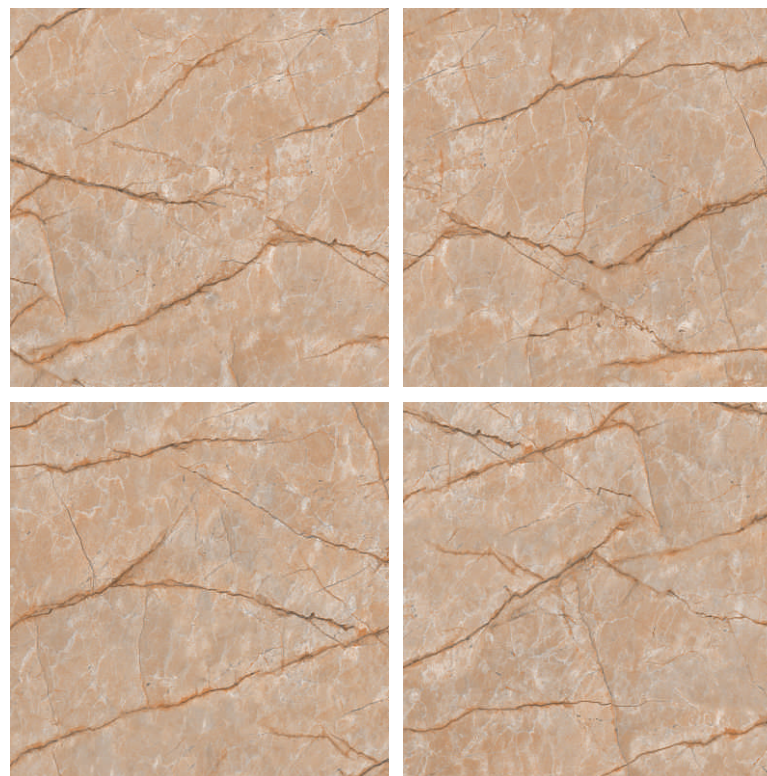

600x600mm |
SUPER GLOSS EMPERADOR
MARBLE BROWN

Finish: Gloss
Color: Beige

600x600mm |
PGVT STONE VEINS BEIGE LT

Finish: Gloss
Color: Brown

600x600mm |
PGVT STONE VEINS BEIGE DK

Preview Shown: PGVT STONE VEINS BEIGE LT & PGVT STONE VEINS BEIGE DK