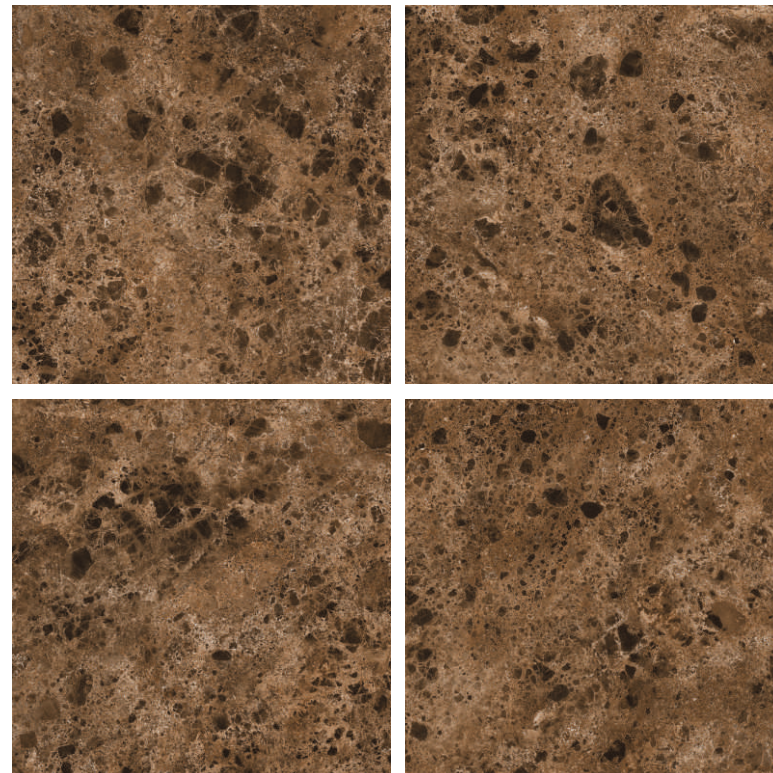

Finish: Gloss
Color: Beige

600x600mm |
PGVT DYNA MARBLE BEIGE

Finish: Super Gloss
Color: Brown

600x600mm |
SUPER GLOSS EMPERADOR
MARBLE BROWN