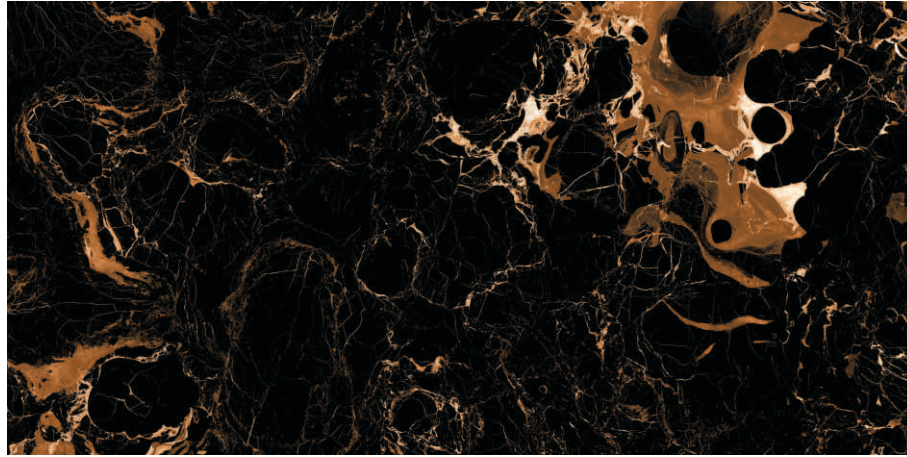

Finish: Gloss
Color: Brown

600x1200mm |
PGVT ARMANI MARBLE BROWN

Brown
(Page-30)

Beige
(Page-29)

Grey
(Page-14)

Color Variants

Finish: Gloss
Color: Beige

600x1200mm |
PGVT DYNA MARBLE BEIGE