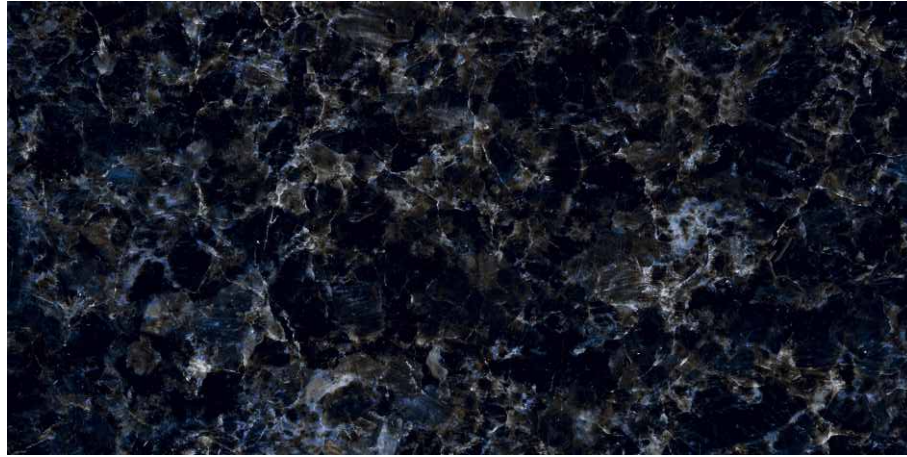

Preview Shown: PGVT RIVER MARBLE GREY

Finish: Super Gloss
Color: Grey & Blue

600x1200mm |
SUPER GLOSS CRYSTAL ONYX BLUE

Also available
in 600x600mm

Finish: Matte
Color: Grey

600x1200mm |
DGVT SMOKY SILVER

Color Variants