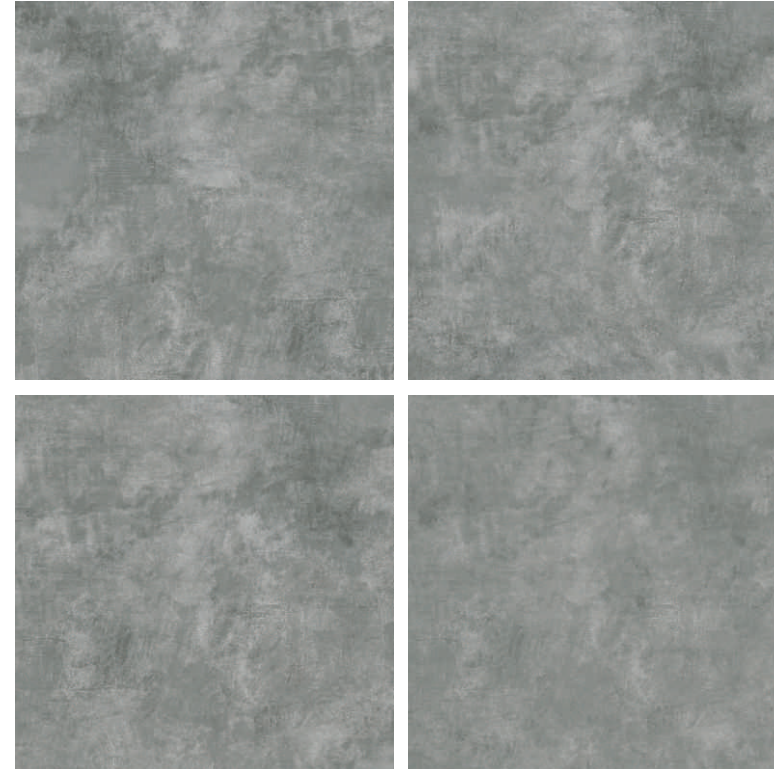

Also available
in 600x1200mm

Finish: Matte
Color: Grey

600x600mm |
DGVT SMOKY SILVER

Also available
in 600x1200mm

Finish: Matte
Color: Grey

600x600mm |
DGVT SMOKY GREY DARK