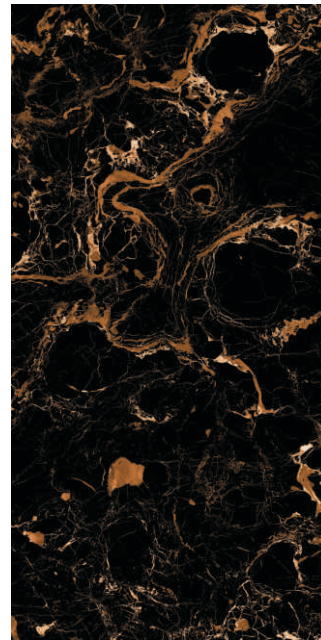

Finish: Super Gloss
Color: Brown

600x1200mm |
SUPER GLOSS PORTORO GOLDEN MARBLE