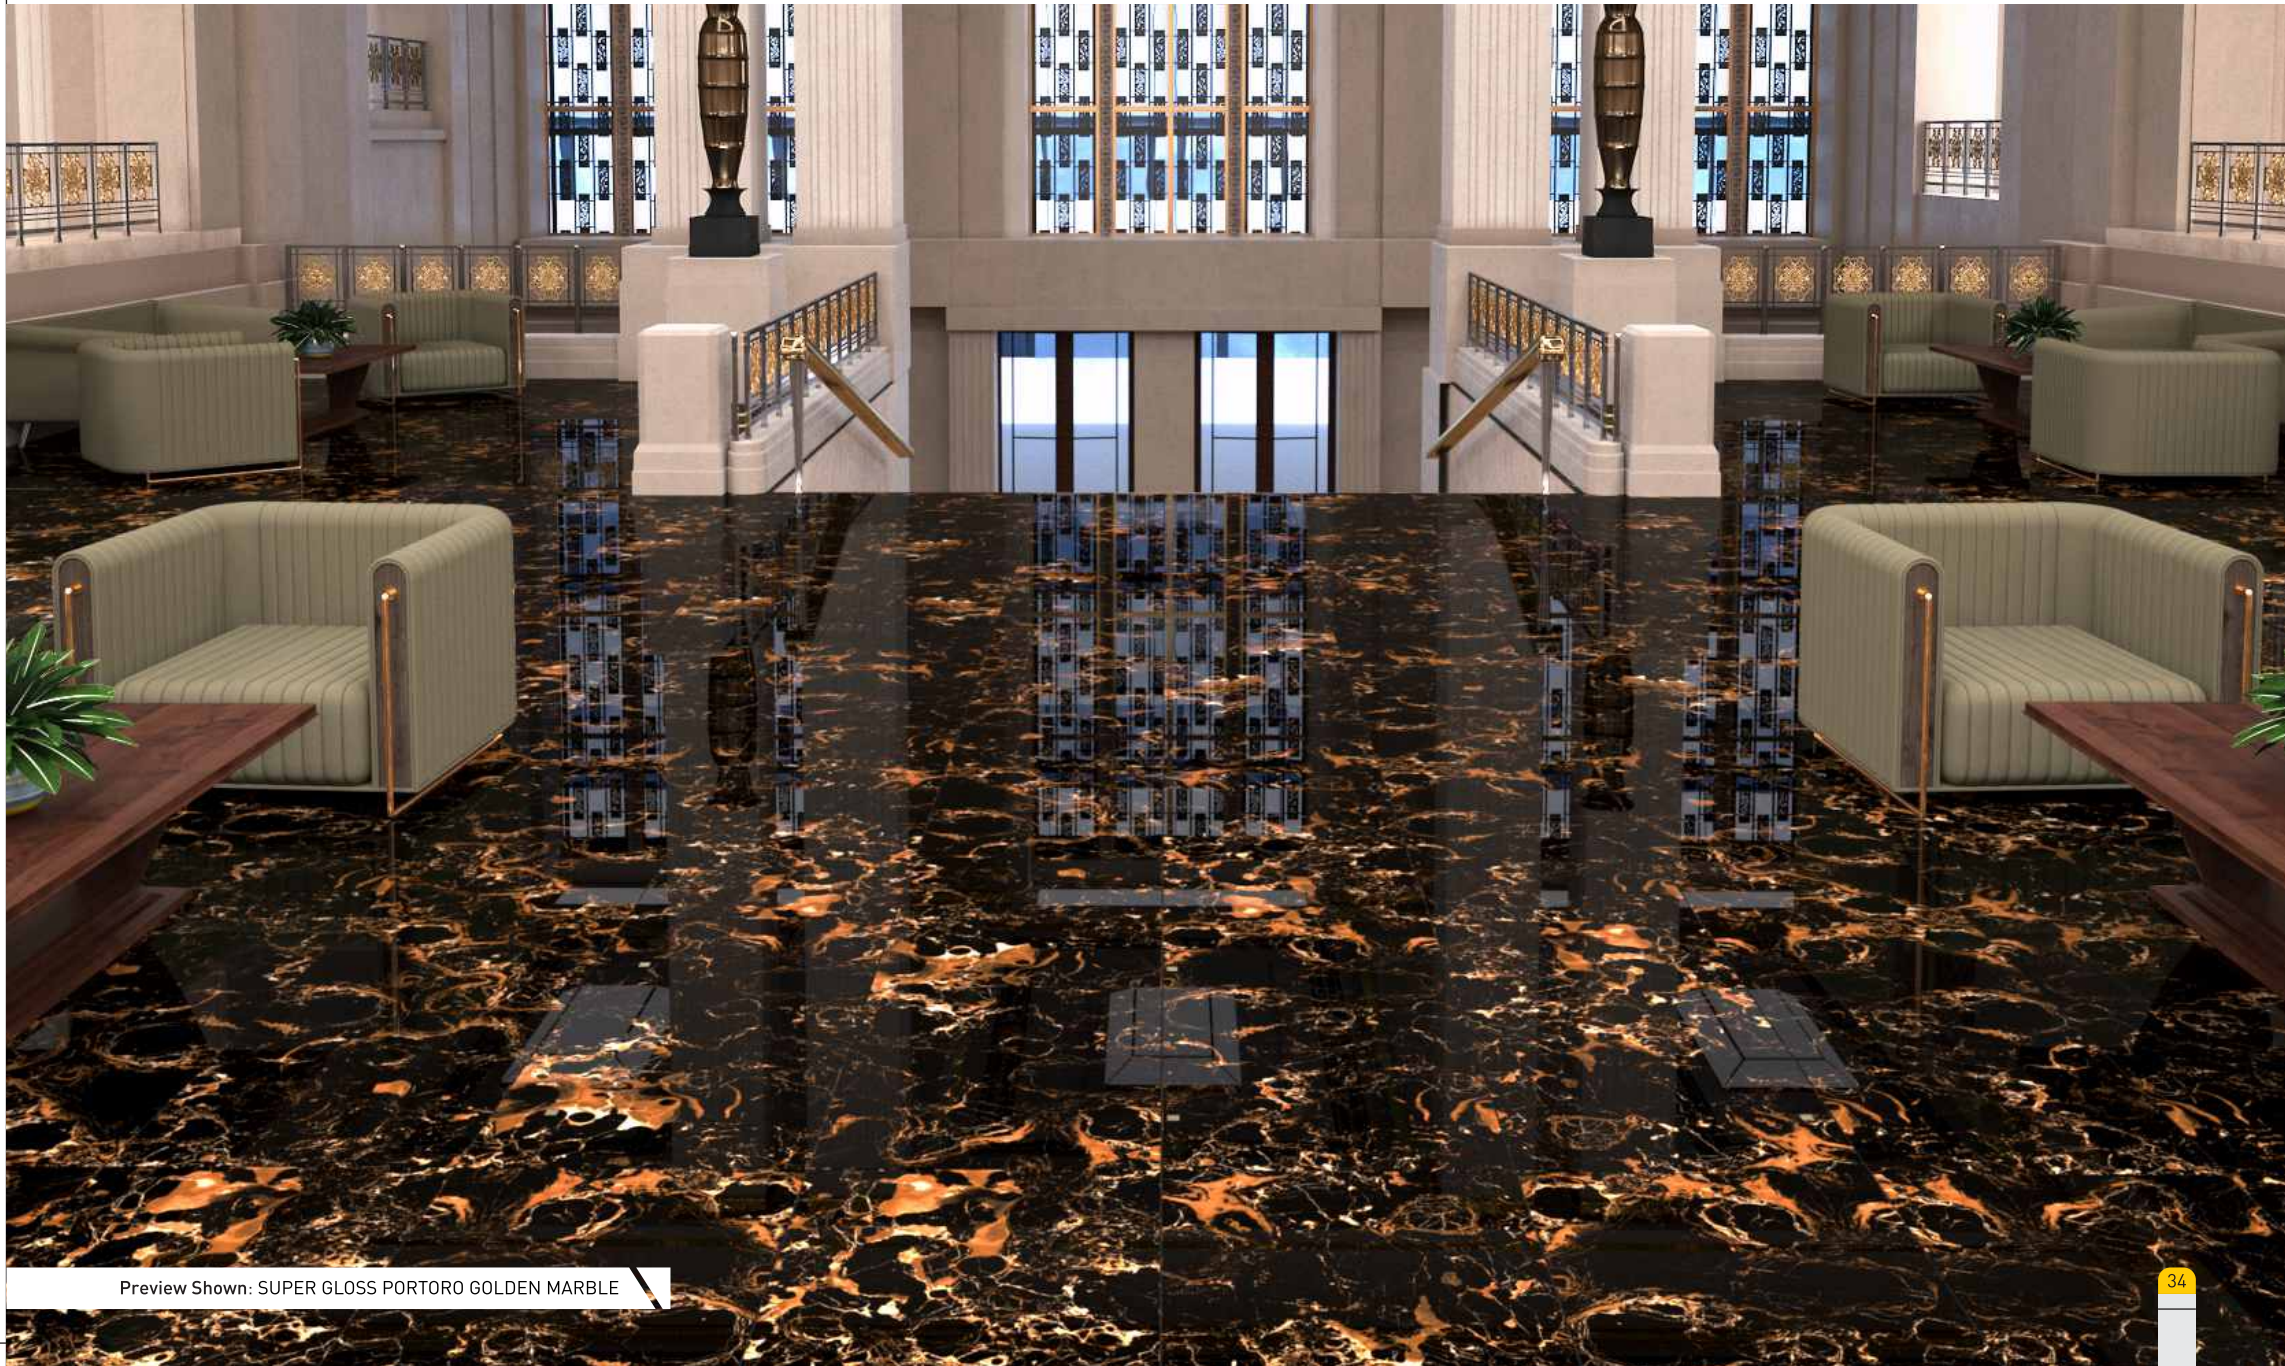

Preview Shown: SUPER GLOSS PORTORO GOLDEN MARBLE