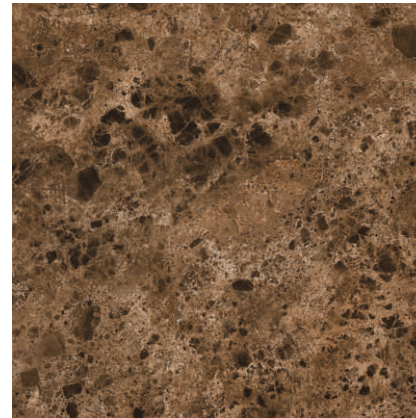

Finish: Matte
Color: Grey

600x600mm |
DGVT SMOKY GREY DARK

Finish: Gloss
Color: White & Beige

600x600mm |
PGVT PLUME STATUARIO BM

Finish: Gloss
Color: Beige

600x600mm |
PGVT DYNA MARBLE BEIGE

Finish: Super Gloss
Color: Brown