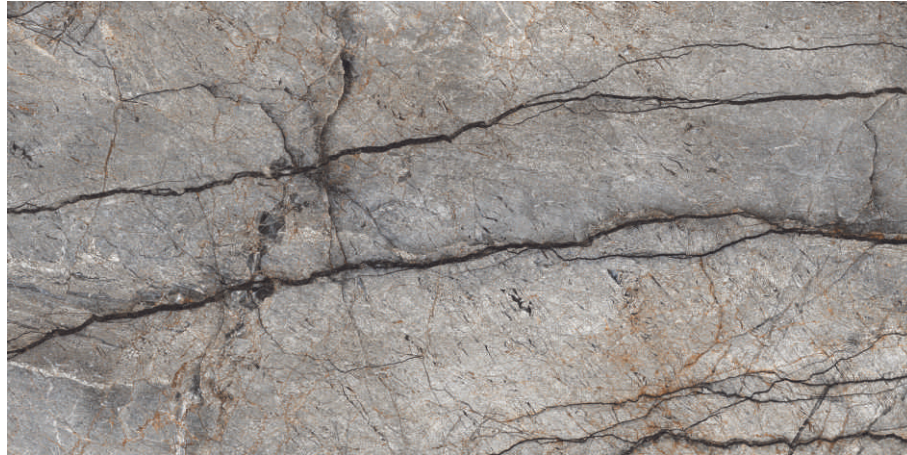

Finish: Gloss
Color: Grey

600x1200mm |
PGVT RIVER MARBLE GREY